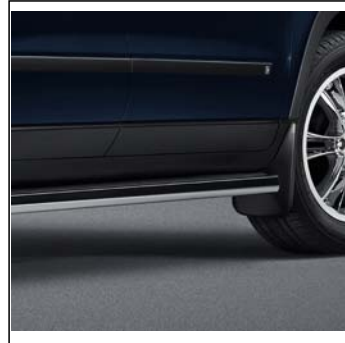

Remote Start

VBS- \$260.00

2-way technology and a convenient display screen shows the last command performed using your remote transmitter as well as important vehicle data.

Assist Steps

VQM- \$635.00

These stylish Assist Steps make it easier to get in and out of your Traverse. Constructed of high-strength aluminum, these 6 -inch chrome steps are topped with full-length black traction pads.

Cargo Security Shade

Keep the cargo area of your Traverse under wraps with this ebony fabric Cargo Security Shade. It attaches with four corner bungee cords and folds or rolls for easy storage.

GM PRICING AND DISCOUNTS ARE SUBJECT TO CHANGE AT THE DISCRETION OF GENERAL MOTORS