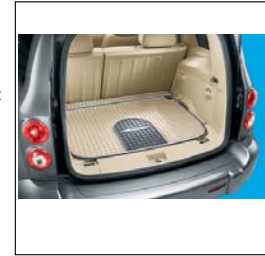

Grille

Go for the ultimate in personalization with a sporty Black Chrome Grille. Designed for perfect fit, it replaces the existing grille on your HHR. Complete the look by combining with the Black Chrome Door Handles and Rear Liftgate Applique.

HHR "All Weather Floor Mat Package"

VAV - MSRP: \$220.00

Floor Mats - Cargo Area All Weather Replacement

This replacement all weather cargo mat provides an exact fit to the cargo area floor of your vehicle for superior fit and function.