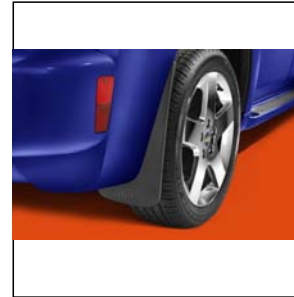

Splash Guards - Front and Rear

Designed to accent the exterior of your HHR, these Molded Splash Guards fit directly behind the wheels and help protect against tire splash and mud.

Door Sill Plates or Door Step Shields