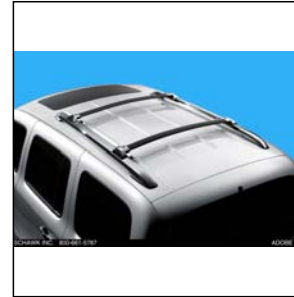

Roof Rack Cross Rail Package VQP- \$315.00

These stylish, integrated cross rails attach to the factory side rails to add function to your vehicle by utilizing the industry standard T-slot attachment system. Includes two black rails with choice of bright chrome, pearl nickel or black endcaps.